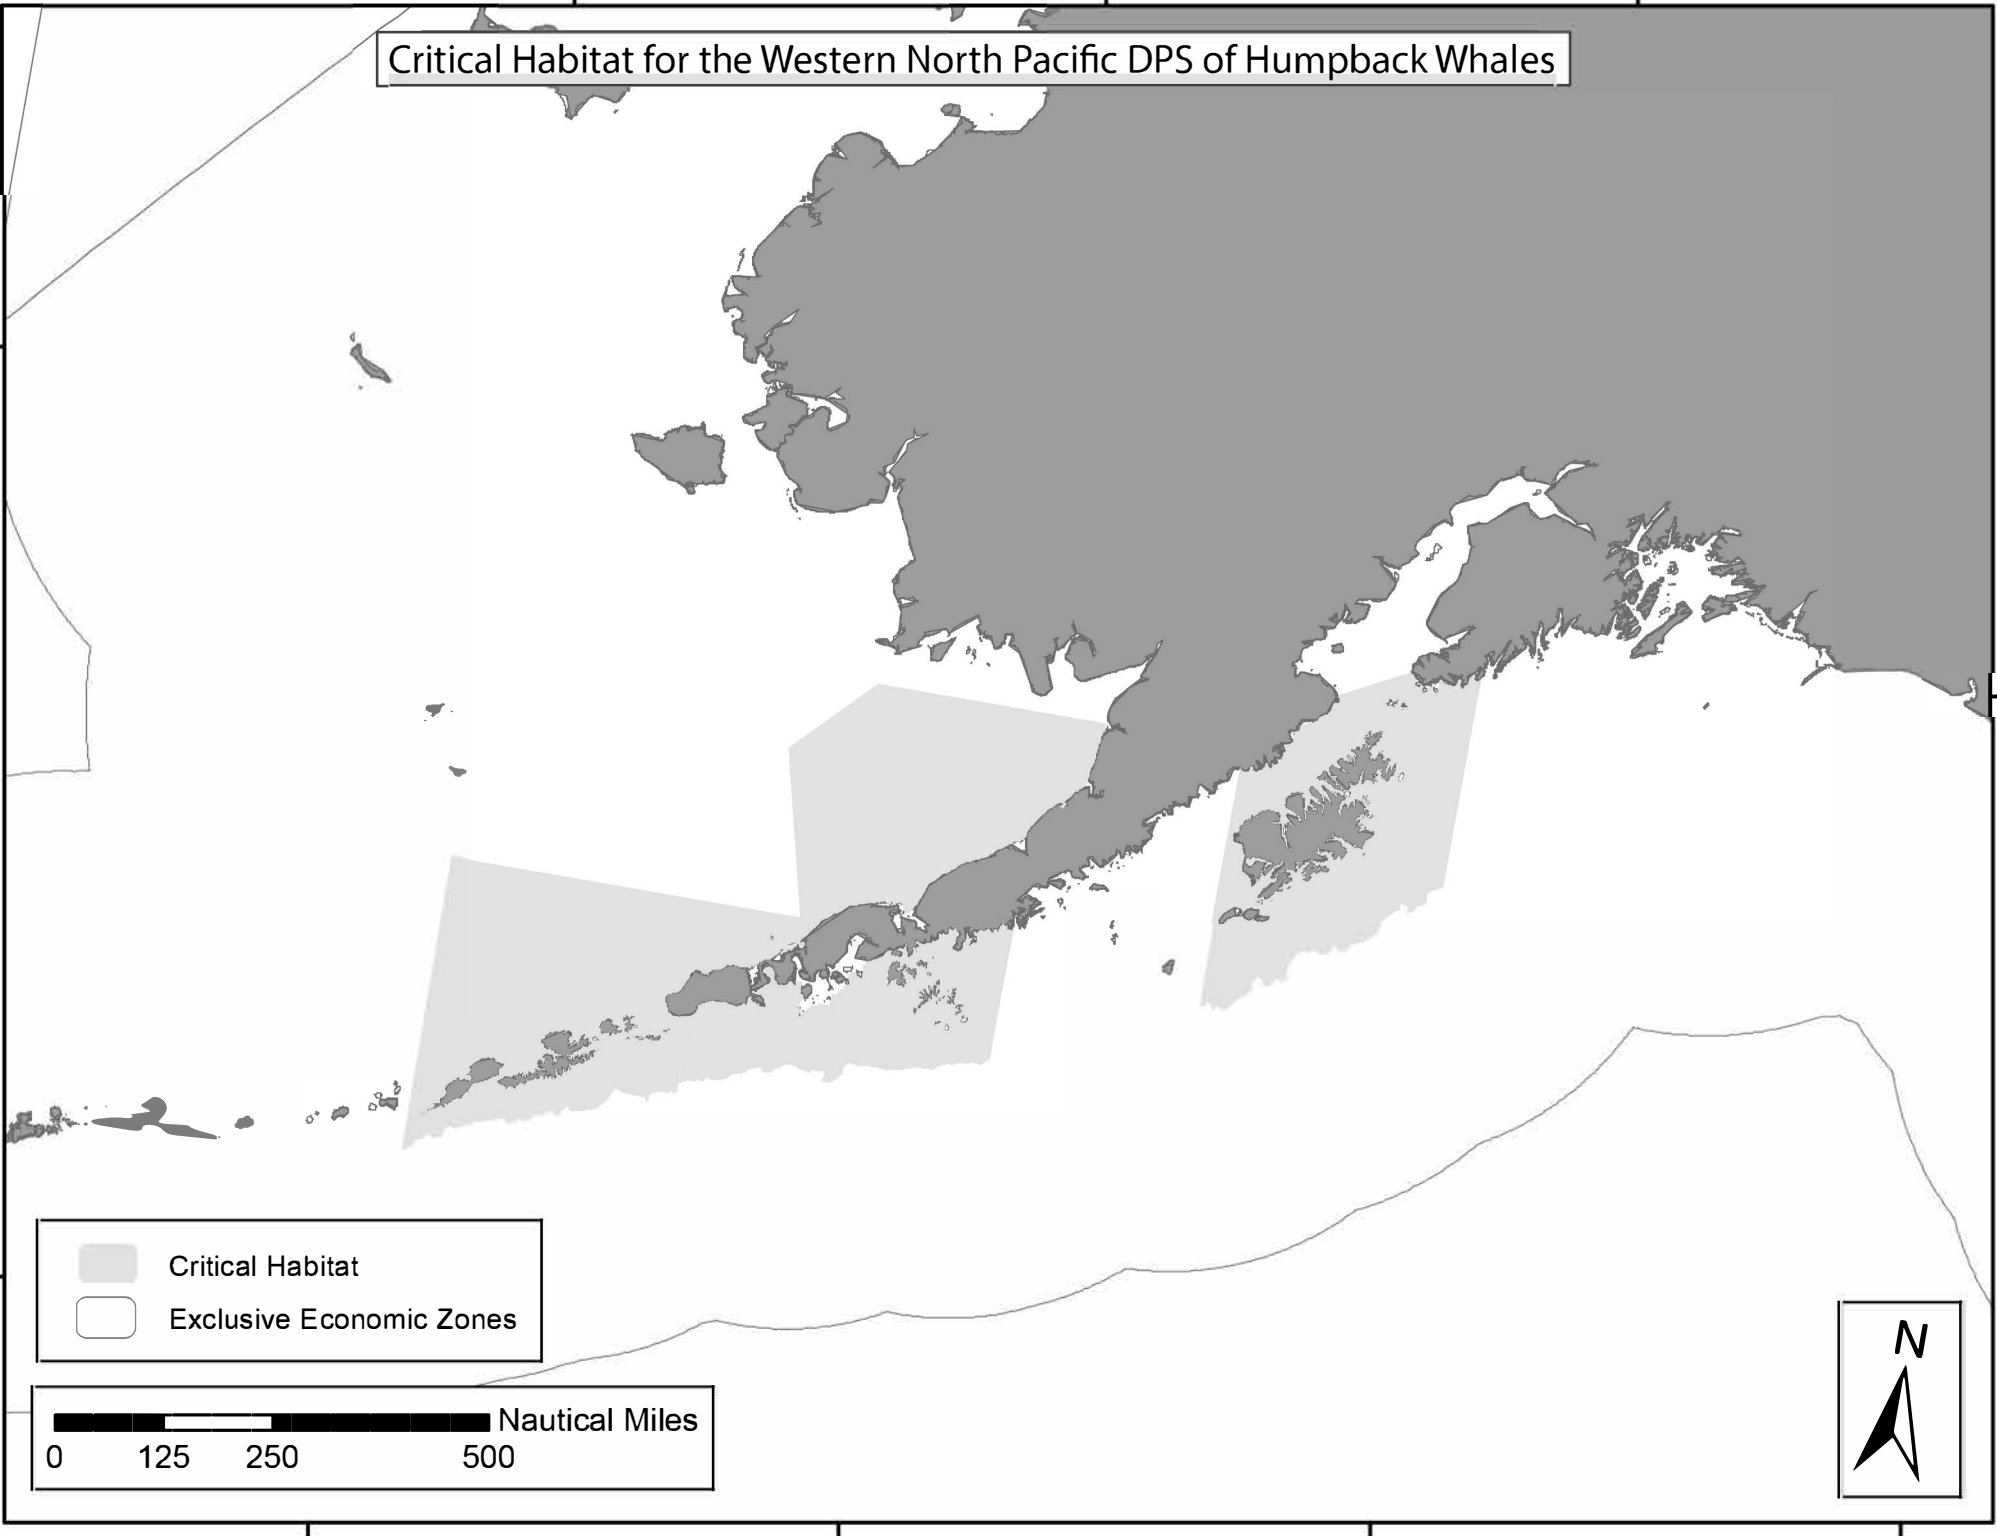

Critical Habitat for the Western North Pacific DPS of Humpback Whales

Legend:

- Critical Habitat
- Exclusive Economic Zones

0 125 250 500 Nautical Miles