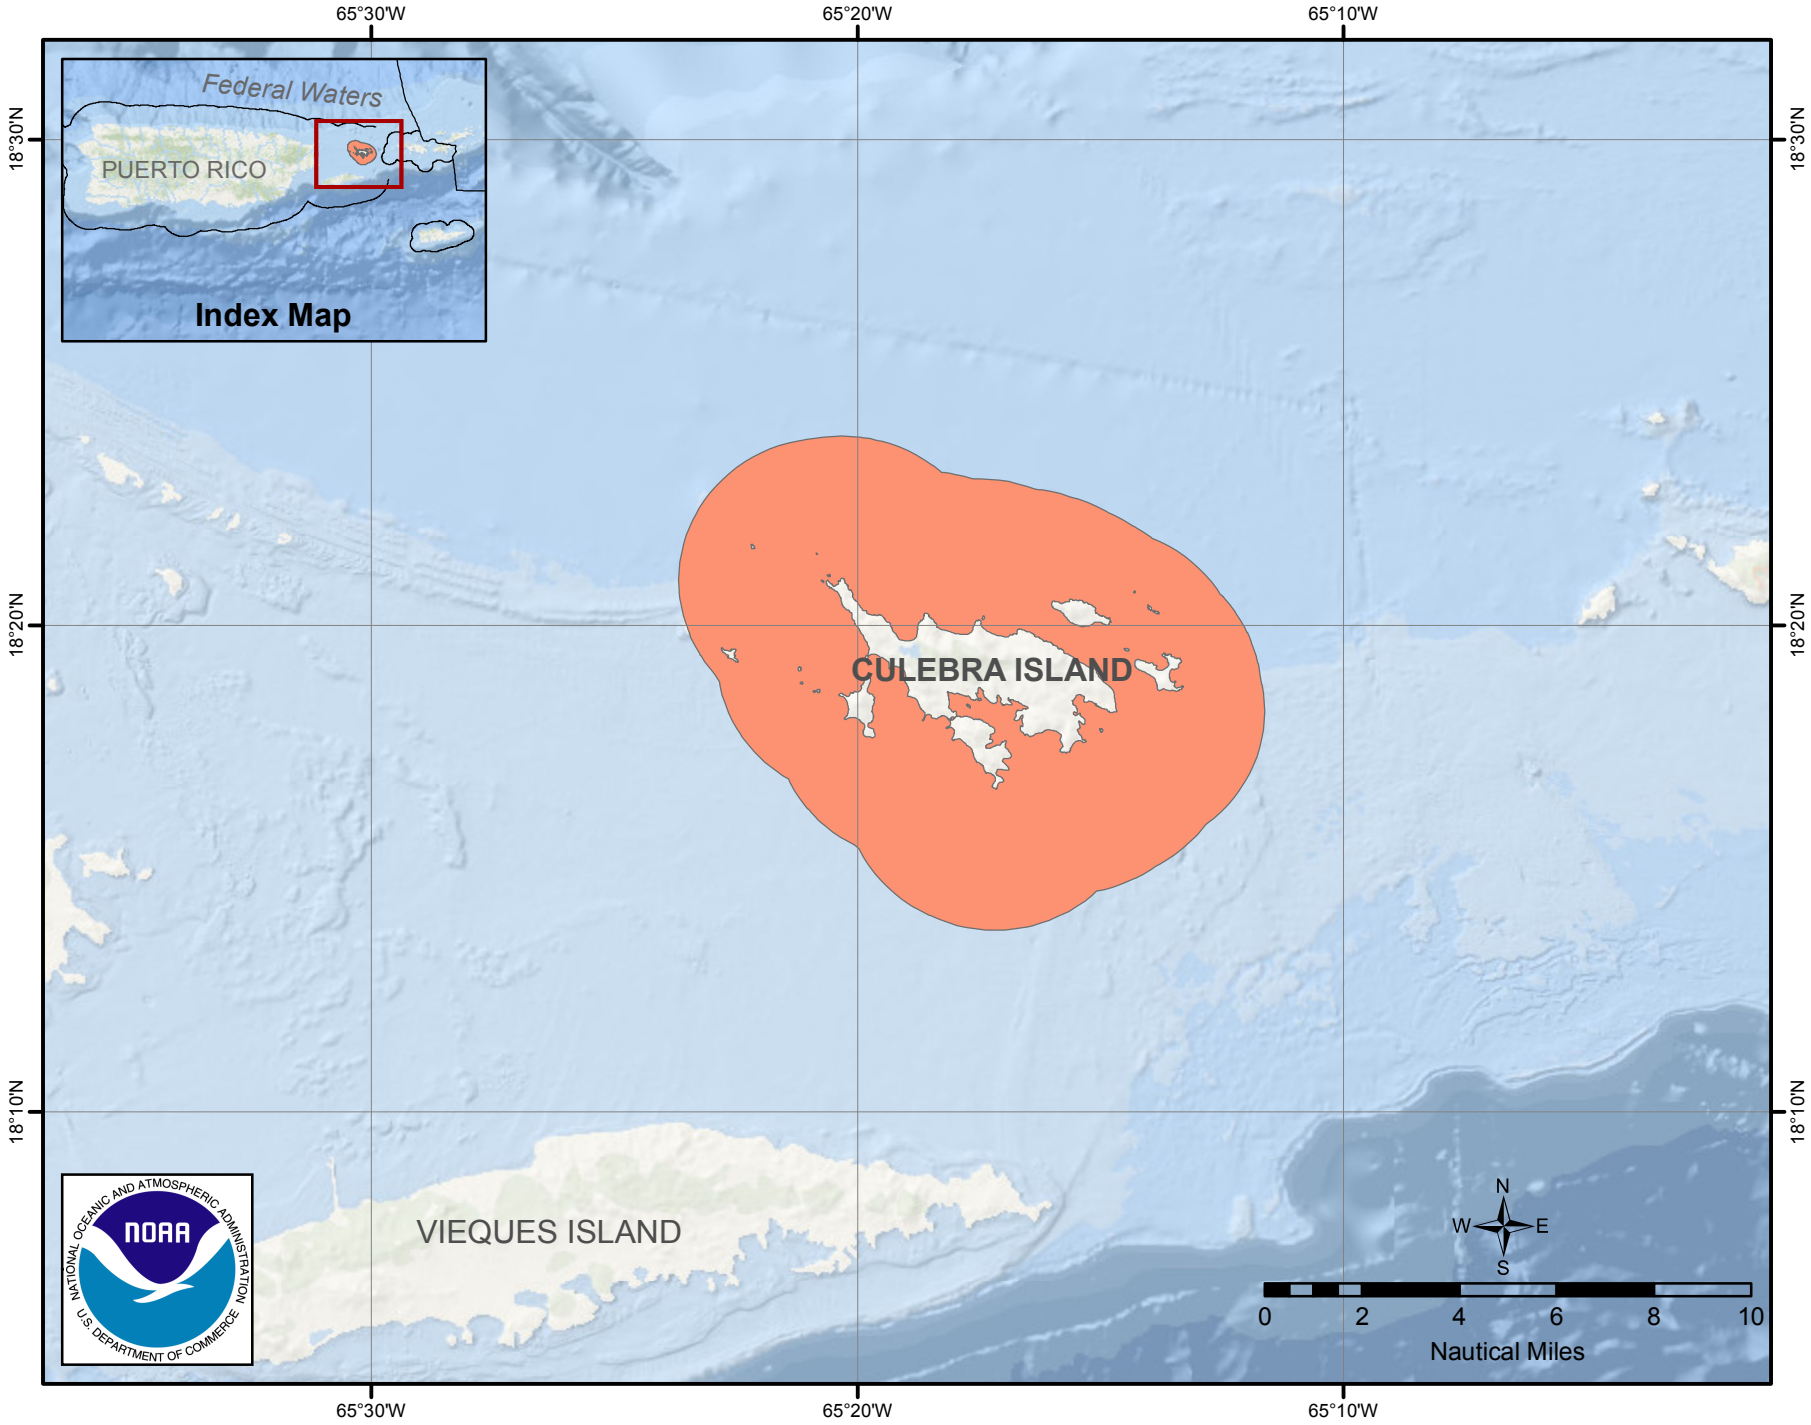

# Green Turtle Critical Habitat

Esri Ocean Basemap Sources: Esri, Garmin, GEBCO, NOAA NGDC, and other contributors