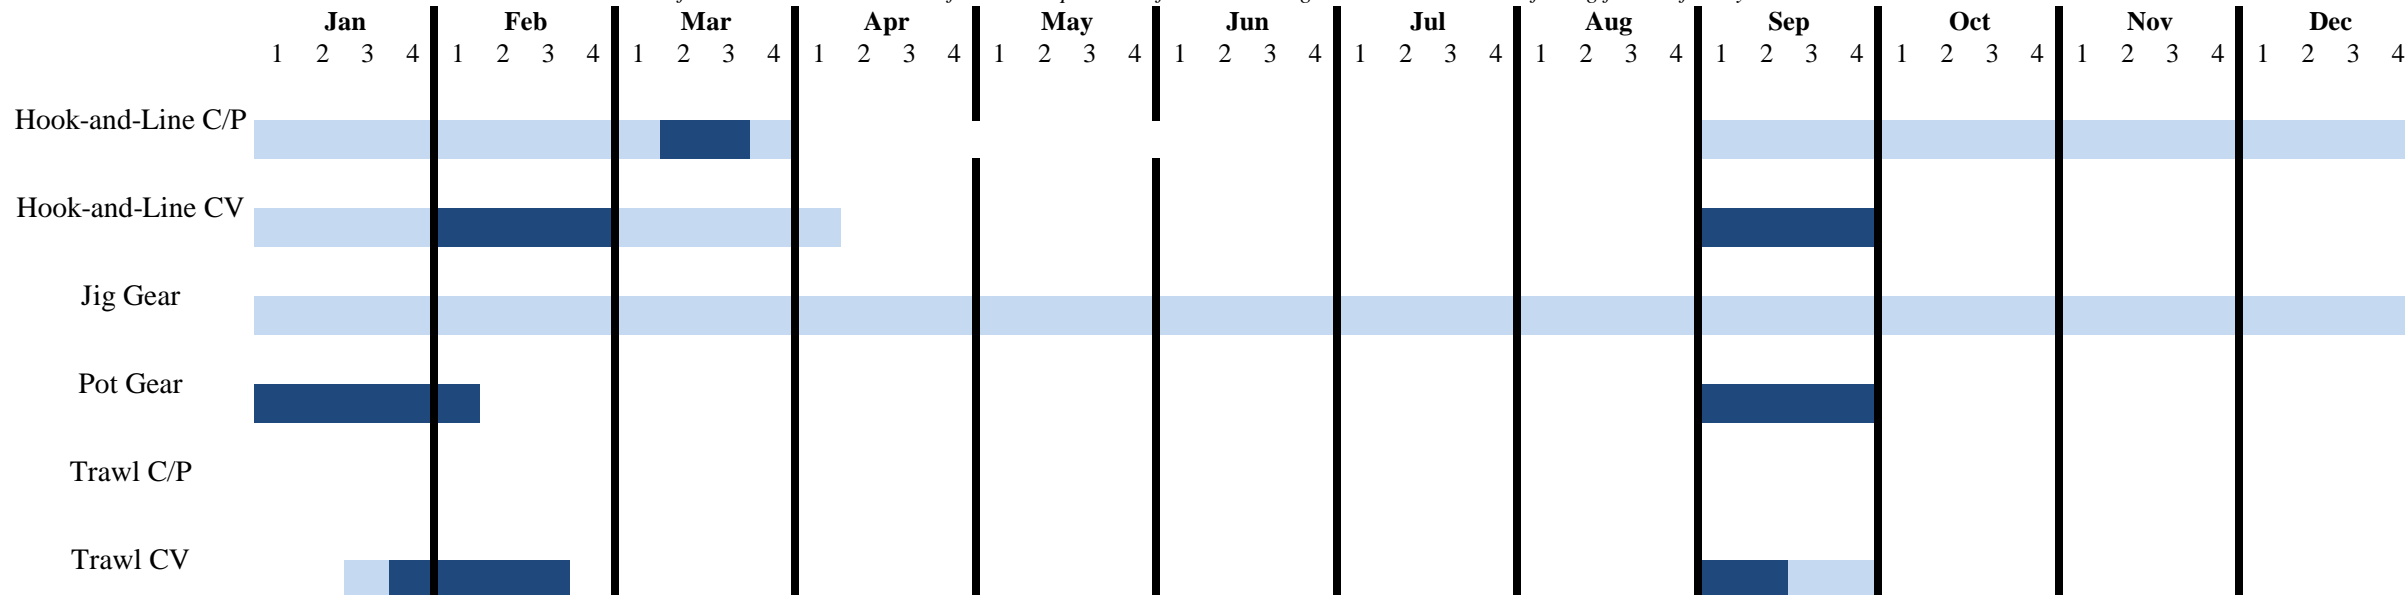

General Groundfish Commercial Fishing Seasons; Gulf of Alaska
 This summary is intended as a general guide only and is non-binding

GOA Pollock

More detailed GOA pollock season dates can be found at <https://www.fisheries.noaa.gov/alaska/commercial-fishing/federal-fishery-seasons-alaska>

Central GOA Rockfish Program

Includes Pacific Ocean perch, Northern rockfish, Dusky rockfish

Western GOA Pacific Cod

More detailed GOA Pacific cod season dates can be found at <https://www.fisheries.noaa.gov/alaska/commercial-fishing/federal-fishery-seasons-alaska>

Season lengths indicated above are subject to closure at any time by inseason action as total allowable catch amounts and prohibited species catch limits are reached or deemed necessary by conservation concerns