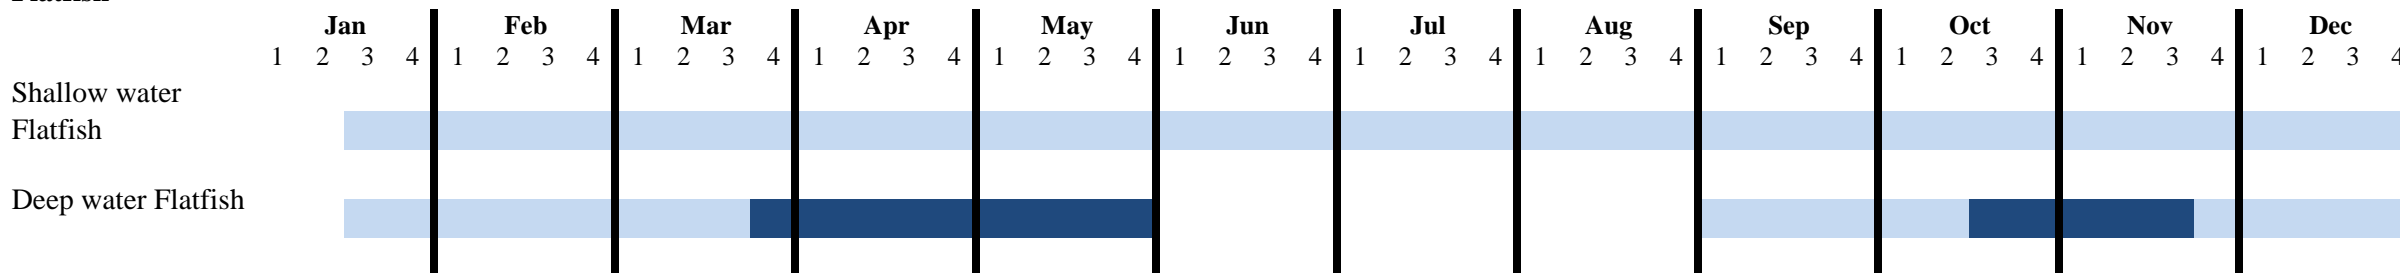

Flatfish

This summary is intended as a general guide only and is non-binding.

For detailed information on current opening and closures look in the following locations:

Information Bulletins <https://www.fisheries.noaa.gov/news-and-announcements/fishery-bulletins>

Status of the Fisheries Tables <https://alaskafisheries.noaa.gov/status-of-fisheries>

Regulations <https://www.fisheries.noaa.gov/rules-and-regulations>

Directed fishing open

Directed fishing open and actively being fished