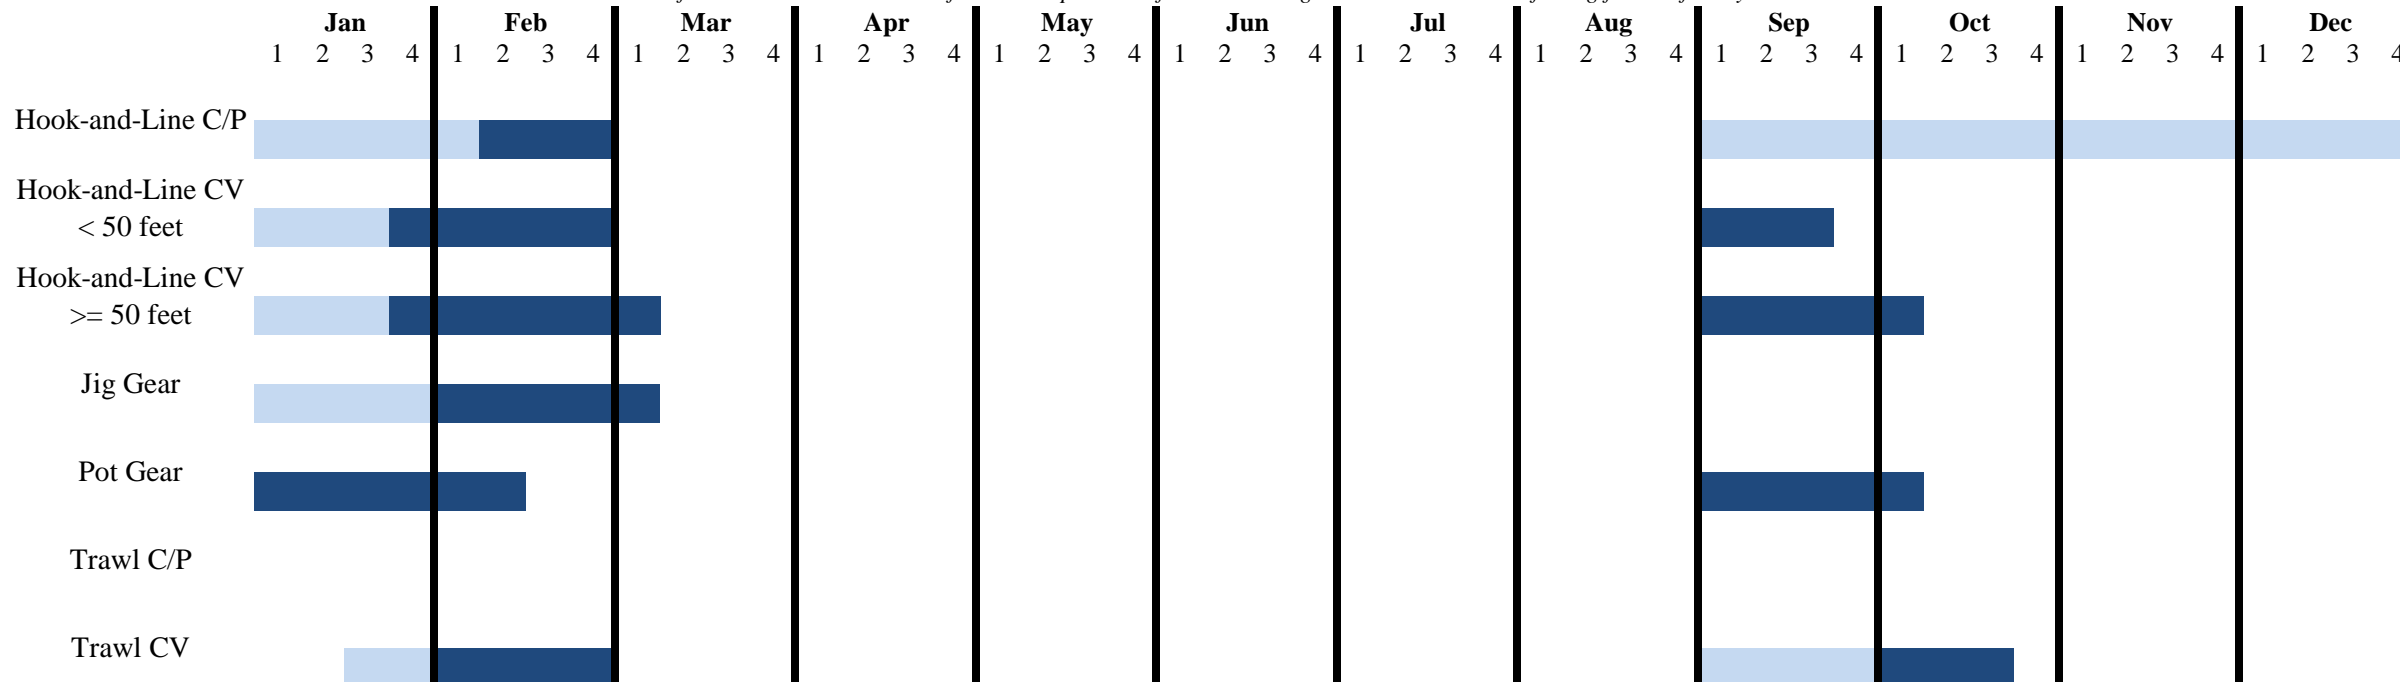

Central GOA Rockfish Program

Includes Pacific Ocean perch, Northern rockfish, Dusky rockfish

Western GOA Pacific Cod

More detailed GOA Pacific cod season dates can be found at <https://www.fisheries.noaa.gov/alaska/commercial-fishing/federal-fishery-seasons-alaska>

Season lengths indicated above are subject to closure at any time by inseason action as total allowable catch amounts and prohibited species catch limits are reached or deemed necessary by conservation concerns

Central GOA Pacific Cod

More detailed GOA Pacific cod season dates can be found at <https://www.fisheries.noaa.gov/alaska/commercial-fishing/federal-fishery-seasons-alaska>

GOA Pacific cod season timeline is based on years 2016 to 2018