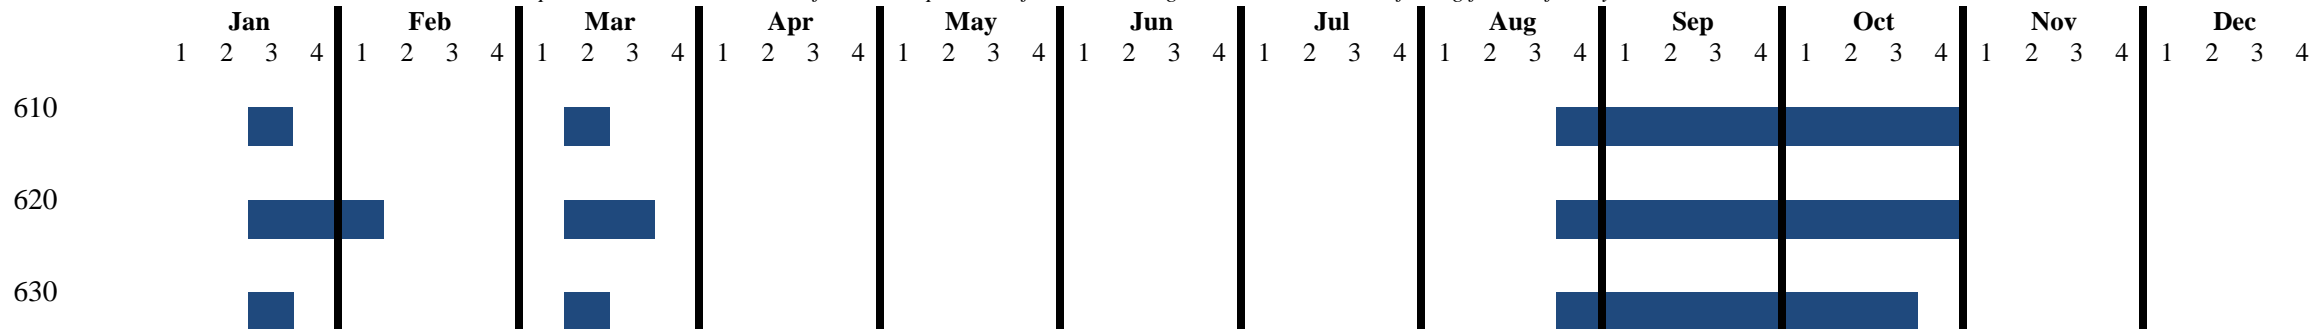

General Groundfish Commercial Fishing Seasons; Gulf of Alaska
 This summary is intended as a general guide only and is non-binding

GOA Pollock

More detailed GOA pollock season dates can be found at <https://www.fisheries.noaa.gov/alaska/commercial-fishing/federal-fishery-seasons-alaska>

Season lengths indicated above are subject to closure at any time by inseason action as total allowable catch amounts and prohibited species catch limits are reached or deemed necessary by conservation concerns