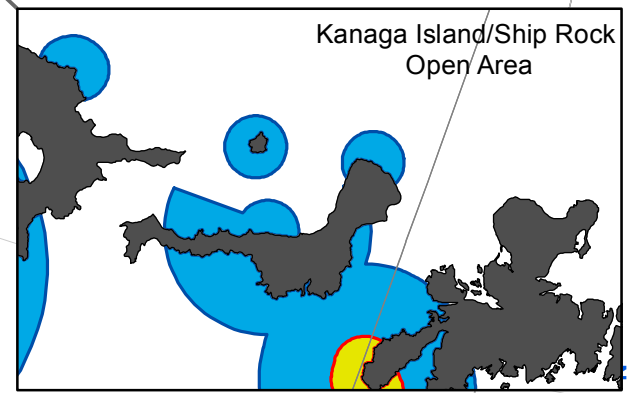

170°0'0"E 0 25 50 100
Nautical Miles

180°0'0"

Aleutian Islands SubArea Pollock Fishing

-  AI 3nm No Transit Zones
-  AI No Pollock Fishing

543

542

180°0'0"

170°0'0"W

50°0'0"